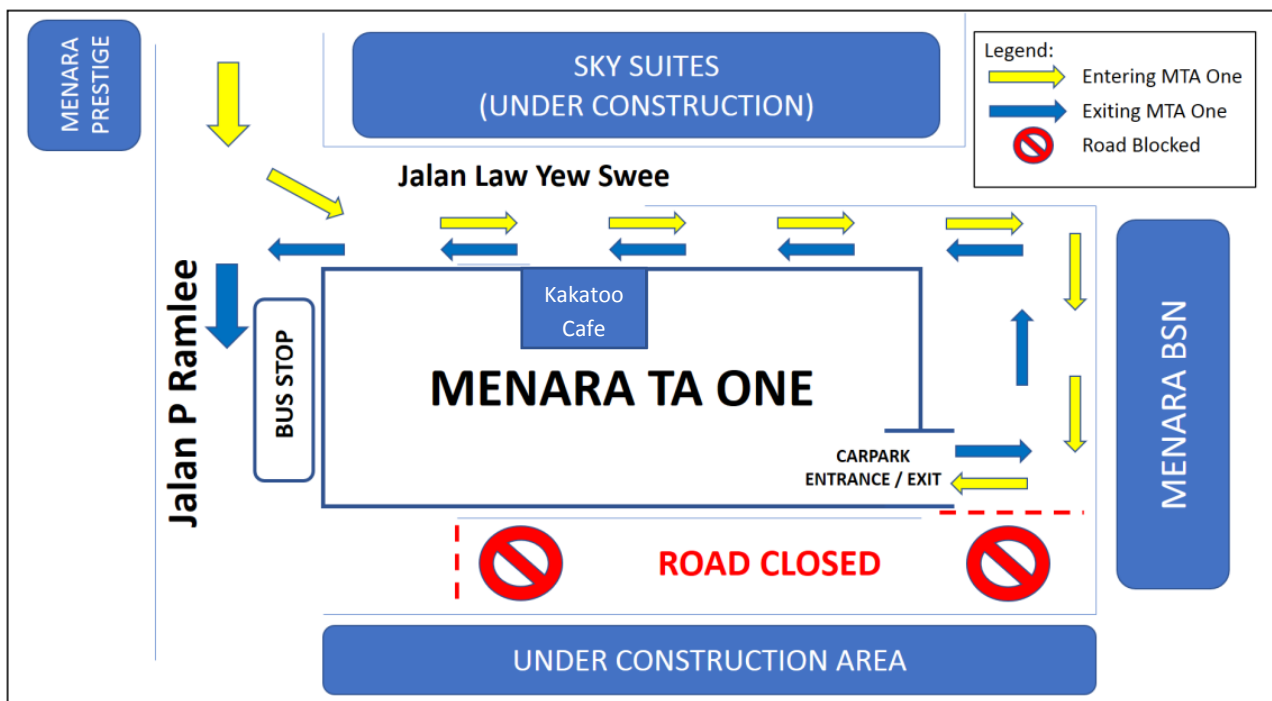

## MEMORANDUM

**To** : Menara TA One Tenants  
**From** : TA Property Management Department  
**Date** : 19th November 2019  
**Subject** : Temporary Road Closure (Extension)

Pleased be informed that the driveway closure will be extended to 30th of November 2019 due to unforeseen circumstances. To enter and exit the carpark, kindly use Jalan Law Yew Swee (next to Kakatoo Café) as shown in the diagram below.